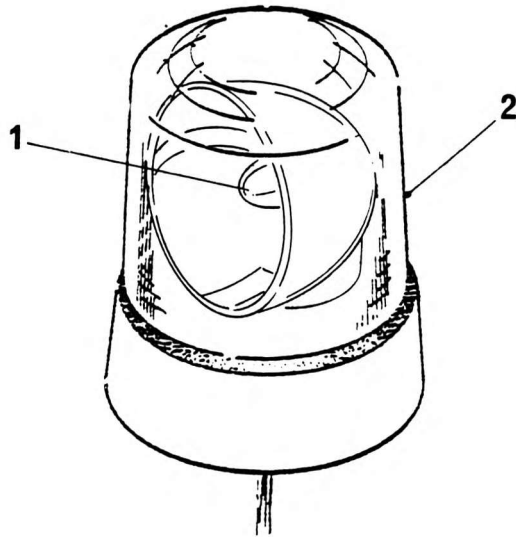

ROTATING BEACON 24V

NO.	PART NO.	QTY.	DESCRIPTION	NO.	PART NO.	QTY.	DESCRIPTION
-	7-581-990193	1	Complete Assembly				
1	7176748	1	Bulb 24v				
2	9-581-100171	1	Lens Amber				

7-581-990193
Issue No. 00